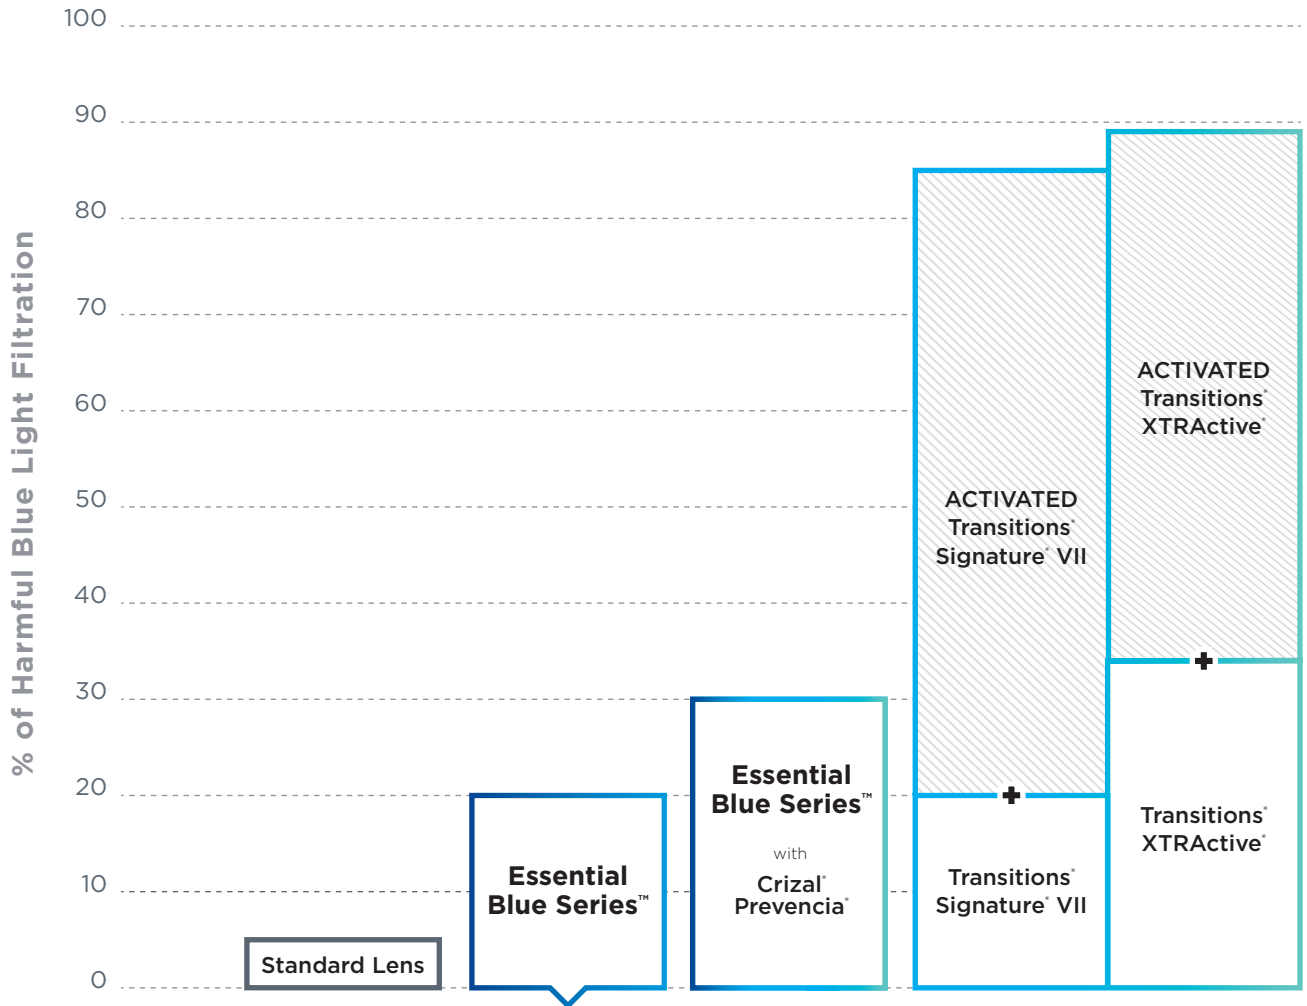

# ESSILOR'S EXPANDED PORTFOLIO OF HARMFUL BLUE LIGHT PROTECTION

Patients who upgrade from a standard lens enjoy greater protection.

**SUPERIOR  
CLARITY**

Better Sight.  
Better Life.

# ESSENTIAL BLUE SERIES™

Now you have the option to offer *Essential Blue Series* lenses with the following products.

	PRODUCTS	ESSENTIAL BLUE SERIES	Standard Lens
<b>SINGLE VISION LENSES</b>	Traditional Single Vision	●	●
<b>VARILUX LENSES</b>	Varilux® X Series™	●	●
	Varilux® S Series™	●	●
	Varilux® Physio® W3+	●	●
	Varilux Comfort® W2+	●	●
	Varilux Physio DRx™	●	●
	Varilux Comfort DRx™	●	●
	Varilux Physio®	●	●
	Varilux Comfort®	●	●
<b>ESSILOR PROGRESSIVE LENSES</b>	Essilor Ideal®	●	●
	Essilor Ideal® Short	●	●
	Essilor Ideal® Fit	●	●
	Essilor Ideal® Advanced	●	●
	Essilor Ideal® Advanced Wrap	●	●
	Essilor ideal® Advanced Fit	●	●
	Essilor Ideal® Sport	●	●
	Essilor Ideal® Computer	●	●
	Essilor Ideal® Driving	●	●
	Essilor Ovation® Digital	●	●
	Essilor Natural® Digital	●	●
	Essilor SmallFit® Digital	●	●
	Essilor Adaptar® Digital	●	●
	Essilor Adaptar® Short Digital	●	●
	Essilor Brillenz™	●	●
	Essilor Brillenz™ Short	●	●